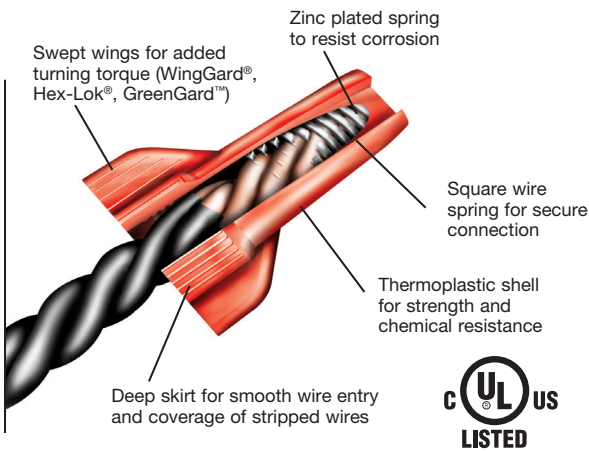

All GB® Twist-On Wire Connectors:

- Are designed to make wiring jobs fast, easy, safe and reliable.
- Provide maximum application flexibility by offering contractors myriad packaging options, ergonomic designs and wire ranges.
- Exceed UL standards for dielectric strength, wire pullout force and static heat resistance.
- Are manufactured of top-quality materials.
- Meet the requirements of nearly all budgets.
- Are continually evaluated for improvements and enhancements.

TWIST-ON CONNECTORS

WIREGARD™ COLOR-CODED SCREW-ON CONNECTORS

The industry standard twist-on connector with top quality, performance and durability.

- Industry standard color-coded for easy size selection.
- Tight, square-wire spring makes quick, secure connections for positive continuity.
- Tough, thermoplastic shell made of polypropylene shields against environmental extremes.
- Resists chemical action from hydrocarbons, diluted acid or alkaline solutions.
- Flame-retardant properties resist heat distortion up to 105 °C (221 °F).
- High-dielectric shell features deep skirt design to prevent exposure of bare wire.