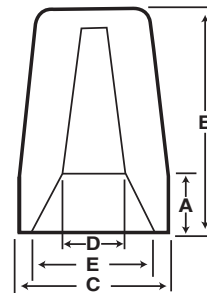

Assortments

Part #	Description	Pack Qty.	Wire Range
19-AWC	Assorted WireGard, 2 Gray, 2 Orange, 3 Yellow, 2 Red	9/Clam	22-8 AWG
25-AWC	Assorted WireGard, 3 Gray, 4 Blue, 6 Orange, 6 Yellow, 6 Red	25/Bag	22-8 AWG
CK-570	Wire Connector Kit with Assorted Connectors	570/Case	22-6 AWG
TK-32	Slide card kit with 32 Assorted Wire Connectors	32/Card	22-10 AWG